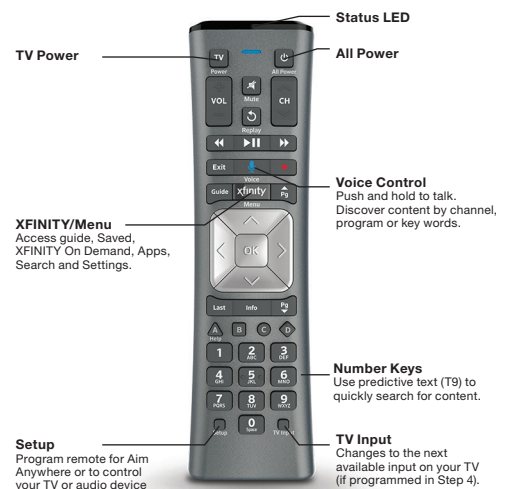

\* No longer available after October 7, 2015

the future of awesome®

## Voice Control

**Say it. See it.** Introducing the voice remote, part of the X1 Entertainment Operating System. The new voice remote lets you find what you want faster. Use voice commands to change channels, search for shows, get recommendations, and more.